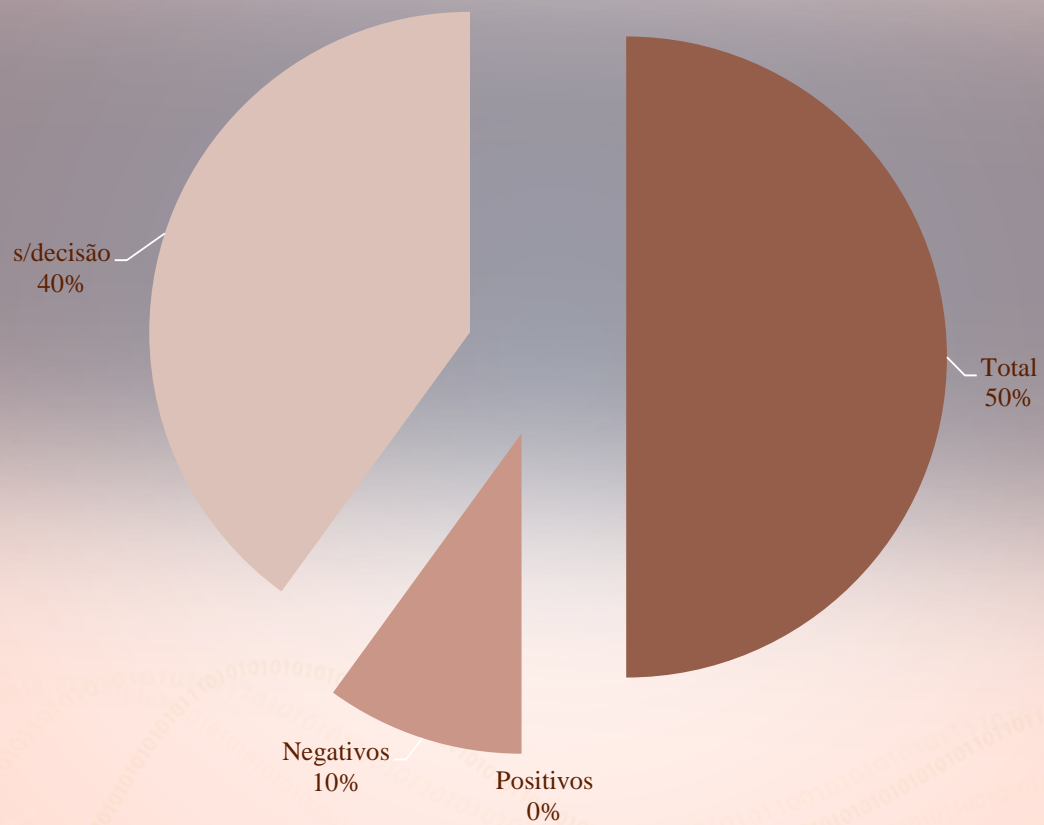

Resultados/Results